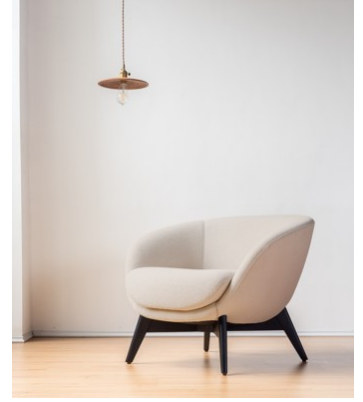

Leather 3 Seater Chesterfield Sofa, Tobacco

FP14
240x96x76 cm W: \$3,490.00
Min 1 T: \$4,362.50

Leather

Marshmallow Armchair

JFM01
87x70x80 cm W: \$565.00
Min 1 T: \$706.25

Faux Fur

Crescent Boucle Lounge Chair