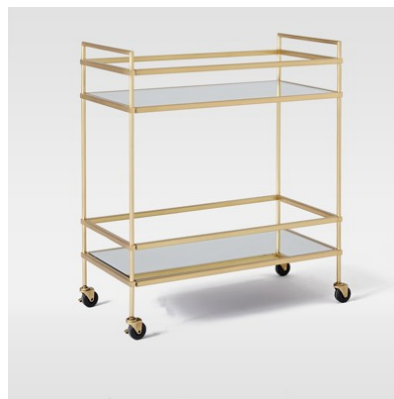

Glass / Brushed steel

Martini Low Cocktail Table

JFG02
80x40 cm W: \$433.00
Min 1 T: \$541.25

Glass / Brushed steel

Rocco Cube Side Table

JFW01
40x40x54 cm W: \$139.00
Min 1 T: \$173.75

Steel

Gallery Bar Cart