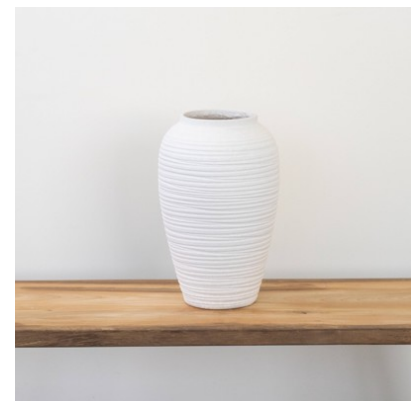

Belmont Vase

NFL22
20x45 cm
Min 1
W: $97.45
T: $121.81

Ceramic

Coty Ginger Jar 22x24 cm

NFL11
22x24 cm
Min 1
W: $53.95
T: $67.44

Ceramic

Giada Jar

NFL14
20x31 cm
Min 1
W: $57.75
T: $72.19

Ceramic

Harlow Jar 21x24 cm

NFL19
21x24 cm
Min 1
W: $59.95
T: $74.94

Ceramic

Hayworth Cannister 12x14 cm

NFL21
12x14 cm
Min 1
W: $34.45
T: $43.06

Ceramic

Adesso White Terracotta Vase - Small

CJV32
30x19 cm
Min 1
W: $32.60
T: $40.75

Ceramic

Nordic Ceramic Vase - Large

CJV20
12x12x24 cm
Min 2
W: $13.40
T: $16.75

Ceramic

Nordic Ceramic Vase - Medium

CJV19
13x13x17 cm
Min 2
W: $11.50
T: $14.38

Ceramic

Nordic Ceramic Vase - Small

CJV18
11x10x11 cm
Min 2
W: $5.35
T: $6.69

Ceramic